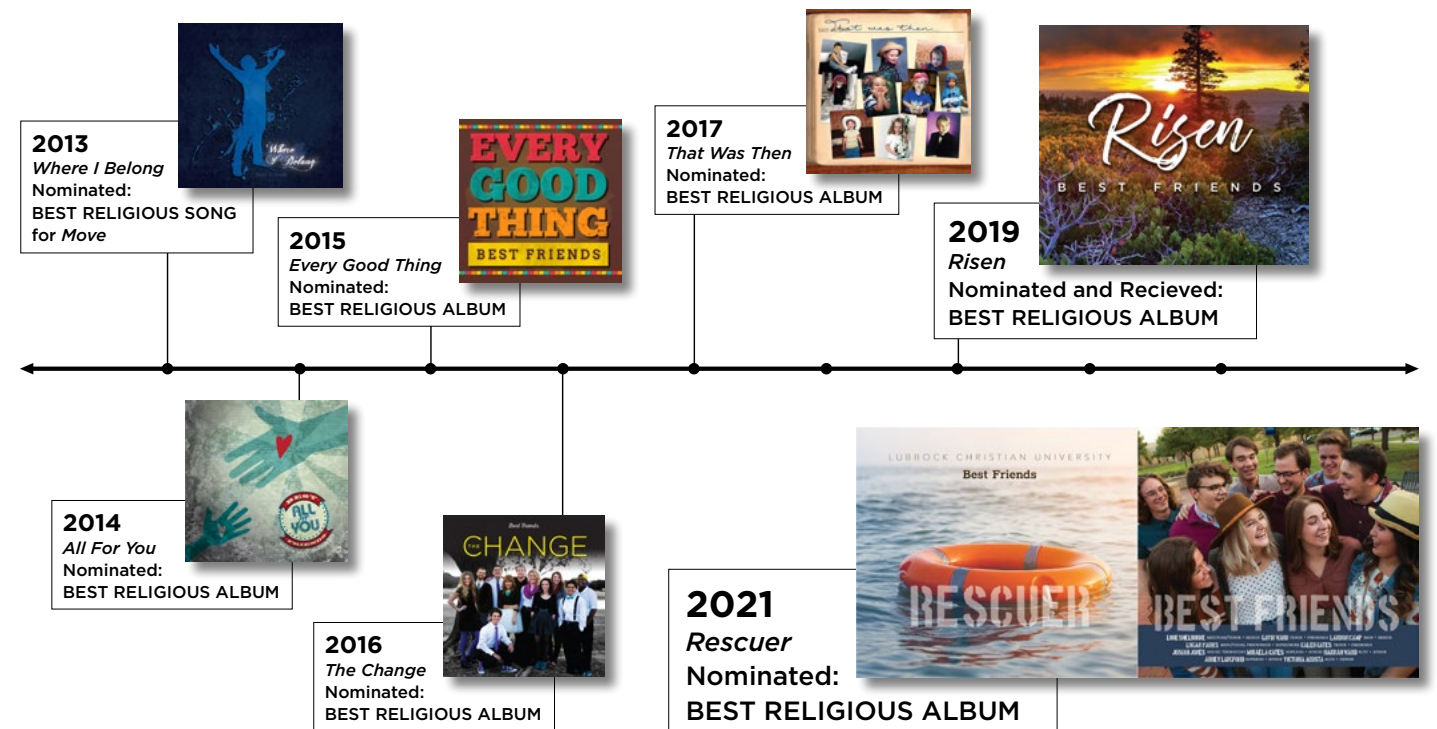

For booking information about Best Friends for 2021-22, contact Dr. Philip Camp at: Philip.Camp@LCU.edu

Best Friends, with Thomas Aduddell, leading worship for Encounter.

Find Best Friends videos, music links, touring and other information at LCU.edu/BestFriends or at [Facebook.com/LCUBestFriends](https://www.facebook.com/LCUBestFriends)

Check out Best Friends music on Spotify, Youtube, Amazon Music, or AppleMusic and iTunes.

Director: Dr. Philip Camp
 Technical Director: Nathan Anderson

Best Friends Albums from 2020-21

To watch the "Still Rolling Stones" music video, go to: youtube.com/watch?v=G-QyjFZp4k

Nominations & Awards

Symphonic Band

Despite the many obstacles presented to us last year, the Symphonic Band was still able to give FIVE performances, including: the Presidential Concert in honor of our new President, Dr. Scott McDowell, the investiture ceremony for Dr. McDowell, the Big Blue Christmas event, a Christmas concert (sent as a digital Christmas card!), and a Spring Concert, featuring guest composer Jennifer Jolley! Dr. Jolley was kind enough to work with us on her piece "Lichtweg/Lightway" during rehearsal, and even introduced it at the concert in April.

(Above) President McDowell Investiture Ceremony

(Right) Online Christmas Concert

Jazz Band

This year marked the first year the Jazz Band performed under the direction of Ms. Lynda Reid, who also joined the group on tenor saxophone! The Jazz Band performed with the Symphonic Band for the Presidential Concert in September, as well as the Big Blue Christmas event, virtual Christmas Concert, and the Spring Concert. They also recorded the music for Master Follies in April, using our brand-new rehearsal hall!